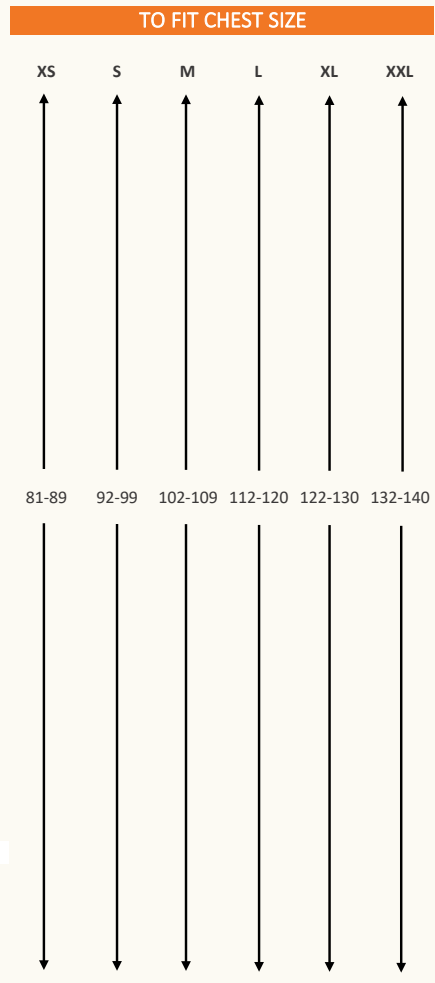

Next to hem (A)
The length from the back of neck to hem.

Sleeve Length (B)
From the centre of the back of the neck, across the shoulder to the end of the sleeve.

Jacket Laid Flat (C)
The width of the jacket at the underarm, when laid flat.