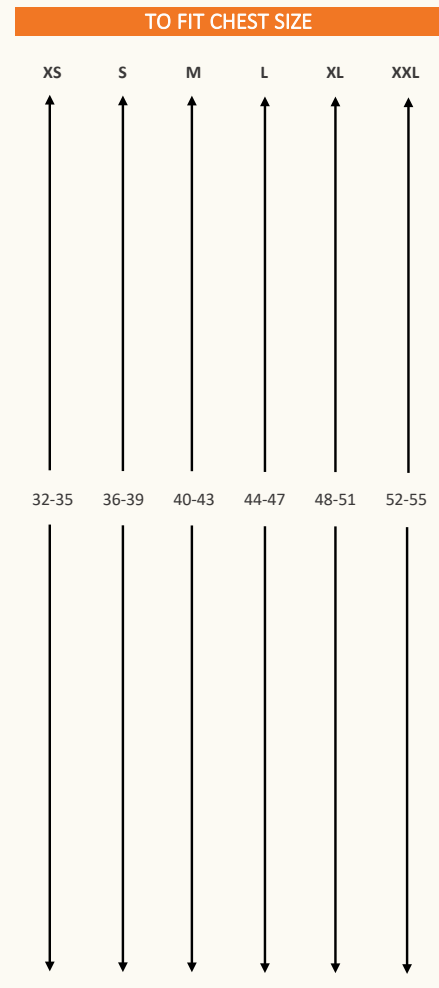

NECK TO HEM (A)						SLEEVE LENGTH (B)						JACKET LAID FLAT (C)							
	XS	S	M	L	XL	XXL	XS	S	M	L	XL	XXL	XS	S	M	L	XL	XXL		
2nd Skinz Coolmax® Long Johns																				
2nd Skinz Coolmax® Long Sleeve Top																				
Adventure Racing Softie Smock	30	31	32	33	33	34	0	36	38	38	39	40	41	0	22	25	26	27	28	29
Adventure Racing Softie Vest	26	27	30	31	33	34	0	3	3	4	4	5	5	0	20	21	23	24	26	30
Adventure Racing Windtop	34	35	36	37	37	38	0	36	38	38	39	40	41	0	22	25	27	28	28	31
Ebony	27	29	31	31	31	34	0	35	37	38	39	40	41	0	22	23	25	27	28	29
Impact Fleece																				
ML 3 / MML 3	30	31	32	33	33	34	0	36	38	38	39	40	41	0	22	25	26	27	28	29
ML 6 / MML 6	30	31	32	32	33	34	0	36	38	38	39	40	41	0	22	25	26	27	27	29
ML 9 / MML 9	30	31	31	32	33	34	0	35	37	38	39	40	41	0	22	24	26	26	27	28
R.S TS1 Smock	30	31	32	32	33	34	0	36	38	38	39	40	41	0	22	25	27	27	28	29
R.S Windtop	30	31	32	33	33	34	0	36	38	38	39	40	41	0	22	25	27	28	28	29
S&R 3 Softie Smock	30	31	32	33	33	34	0	36	38	38	39	40	41	0	22	25	26	27	28	29
S&R 6 Softie Smock	30	31	32	32	33	34	0	36	38	38	39	40	41	0	22	25	26	27	27	29
S&R 9 Softie Smock	30	31	31	32	33	34	0	35	37	38	39	40	41	0	22	24	26	26	27	28
S&R TS1 Smock	30	31	32	32	33	34	0	36	38	38	39	40	41	0	22	25	27	27	28	29
S&R Windtop	30	31	32	33	33	34	0	36	38	38	39	40	41	0	22	25	27	28	28	29
Sasquatch	28	30	31	34	34	35	0	35	37	38	41	42	43	0	21	23	25	27	28	29
SJ12	31	33	33	36	38	40	0	33	34	38	39	40	42	0	22	23	26	28	30	31
SJ12 Reversible	31	33	33	36	38	40	0	33	34	38	39	40	42	0	22	23	26	28	30	31
SJ3	27	28	29	32	34	35	0	36	38	38	39	39	40	0	22	24	25	27	28	31
SJ6	27	28	29	32	34	35	0	36	38	38	38	39	40	0	22	23	25	27	28	31
SJ9	26	28	29	31	33	35	0	35	37	38	38	39	39	0	22	23	24	26	29	31
Sleeka	28	28	31	32	34	34	0	33	34	36	37	38	39	0	23	24	25	26	28	31
Sleeka Elite	26	28	29	29	31	33	0	33	34	36	39	39	41	0	21	22	23	26	27	29
Sleeka Elite Reversible	26	28	29	29	31	33	0	33	34	36	39	39	41	0	21	22	23	26	27	29
Sleeka Reversible	28	28	31	32	34	34	0	33	34	36	37	38	39	0	23	24	25	26	28	31
Snugpak® Logo Cotton T Shirt																				
SV3 (Gilet)	26	27	30	31	33	34	0	3	3	4	4	5	5	0	20	21	23	24	26	30
SV9 (Gilet)	26	27	30	31	33	34	0	3	3	4	4	5	5	0	20	21	23	24	26	30
Tactical TS1 Smock	30	31	32	32	33	34	0	36	38	38	39	40	41	0	22	25	27	27	28	29
Tactical Windtop	30	31	32	33	33	34	0	36	38	38	39	40	41	0	22	25	27	28	28	29
Torrent	30	31	31	32	33	34	0	35	35	36	37	37	38	0	22	22	23	24	26	27
Vapour Active Soft Shell Jacket	30	30	31	32	33	34	0	36	38	38	39	40	41	0	22	23	25	27	28	29
Vapour Active Windtop	30	30	31	32	33	34	0	36	38	38	39	40	41	0	22	24	25	27	28	29
Venture Pile Shirt	30	31	31	33	35	37	0	35	37	37	39	41	42	0	21	23	24	26	28	30
Venture TS1 Smock	30	31	32	32	33	34	0	36	38	38	39	40	41	0	22	25	27	27	28	29
Venture Windtop Smock	30	31	32	33	33	34	0	36	38	38	39	40	41	0	22	25	27	28	28	29

Next to hem (A)
The length from the back of neck to hem.

Sleeve Length (B)
From the centre of the back of the neck, across the shoulder to the end of the sleeve.

Jacket Laid Flat (C)
The width of the jacket at the underarm, when laid flat.

To fit chest size
When measuring your chest, measure around the fullest part, place the tape close under the arms and make sure the tape is flat across the back.

Please be aware that measurements for insulated garments can vary.